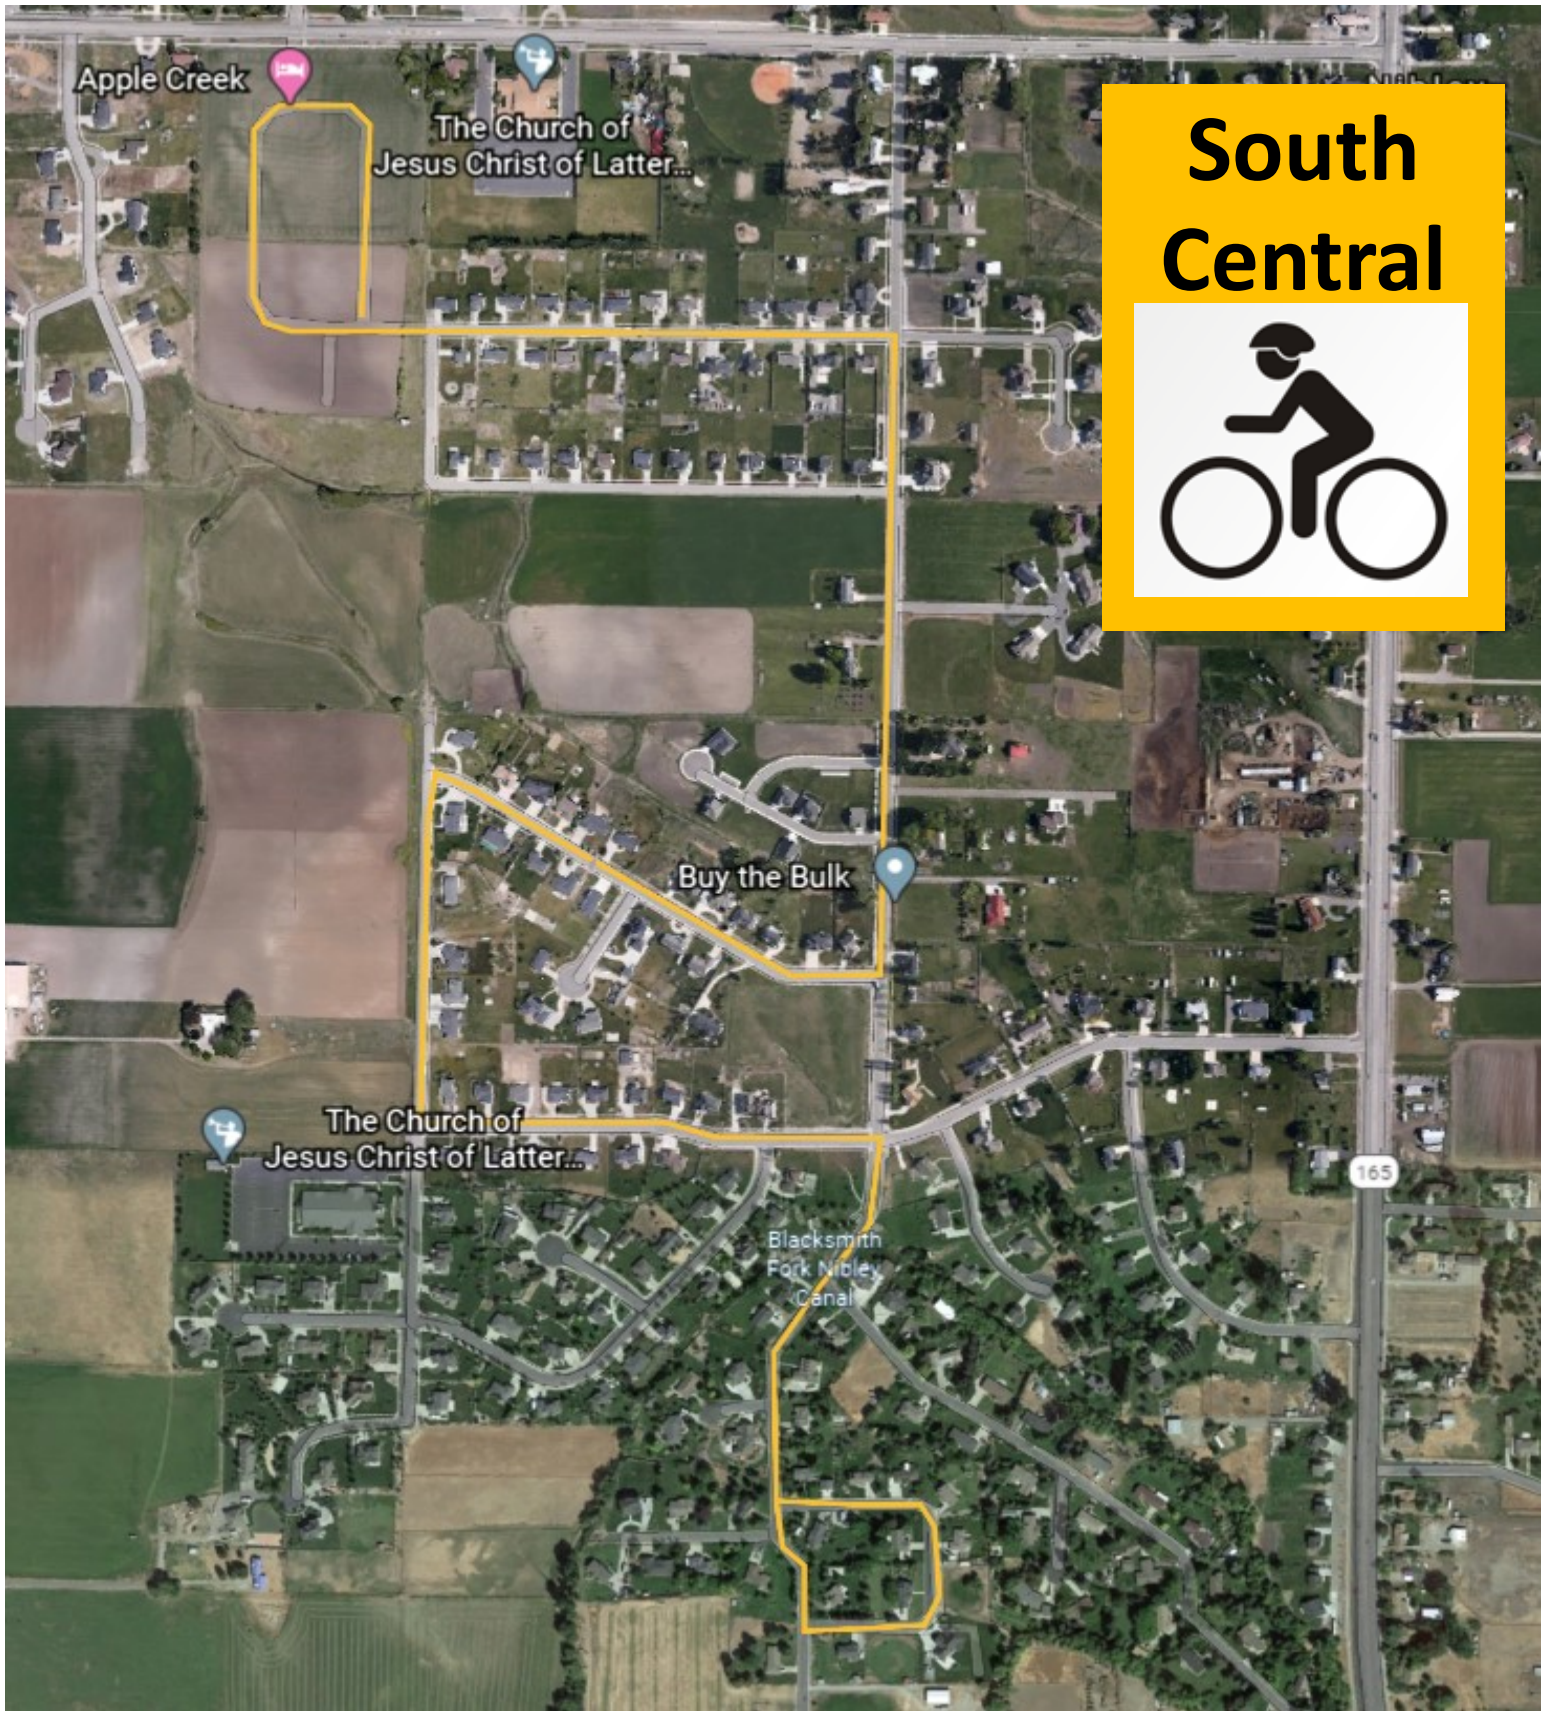

All Routes Overview

Bike Night Out

Clear Creek Route

Bike Night Out

Nibley Gardens

Bike Night Out

Meadow View Park Route

Meadow
View Park

Bike Night Out

Bike Night Out

Bike Night Out