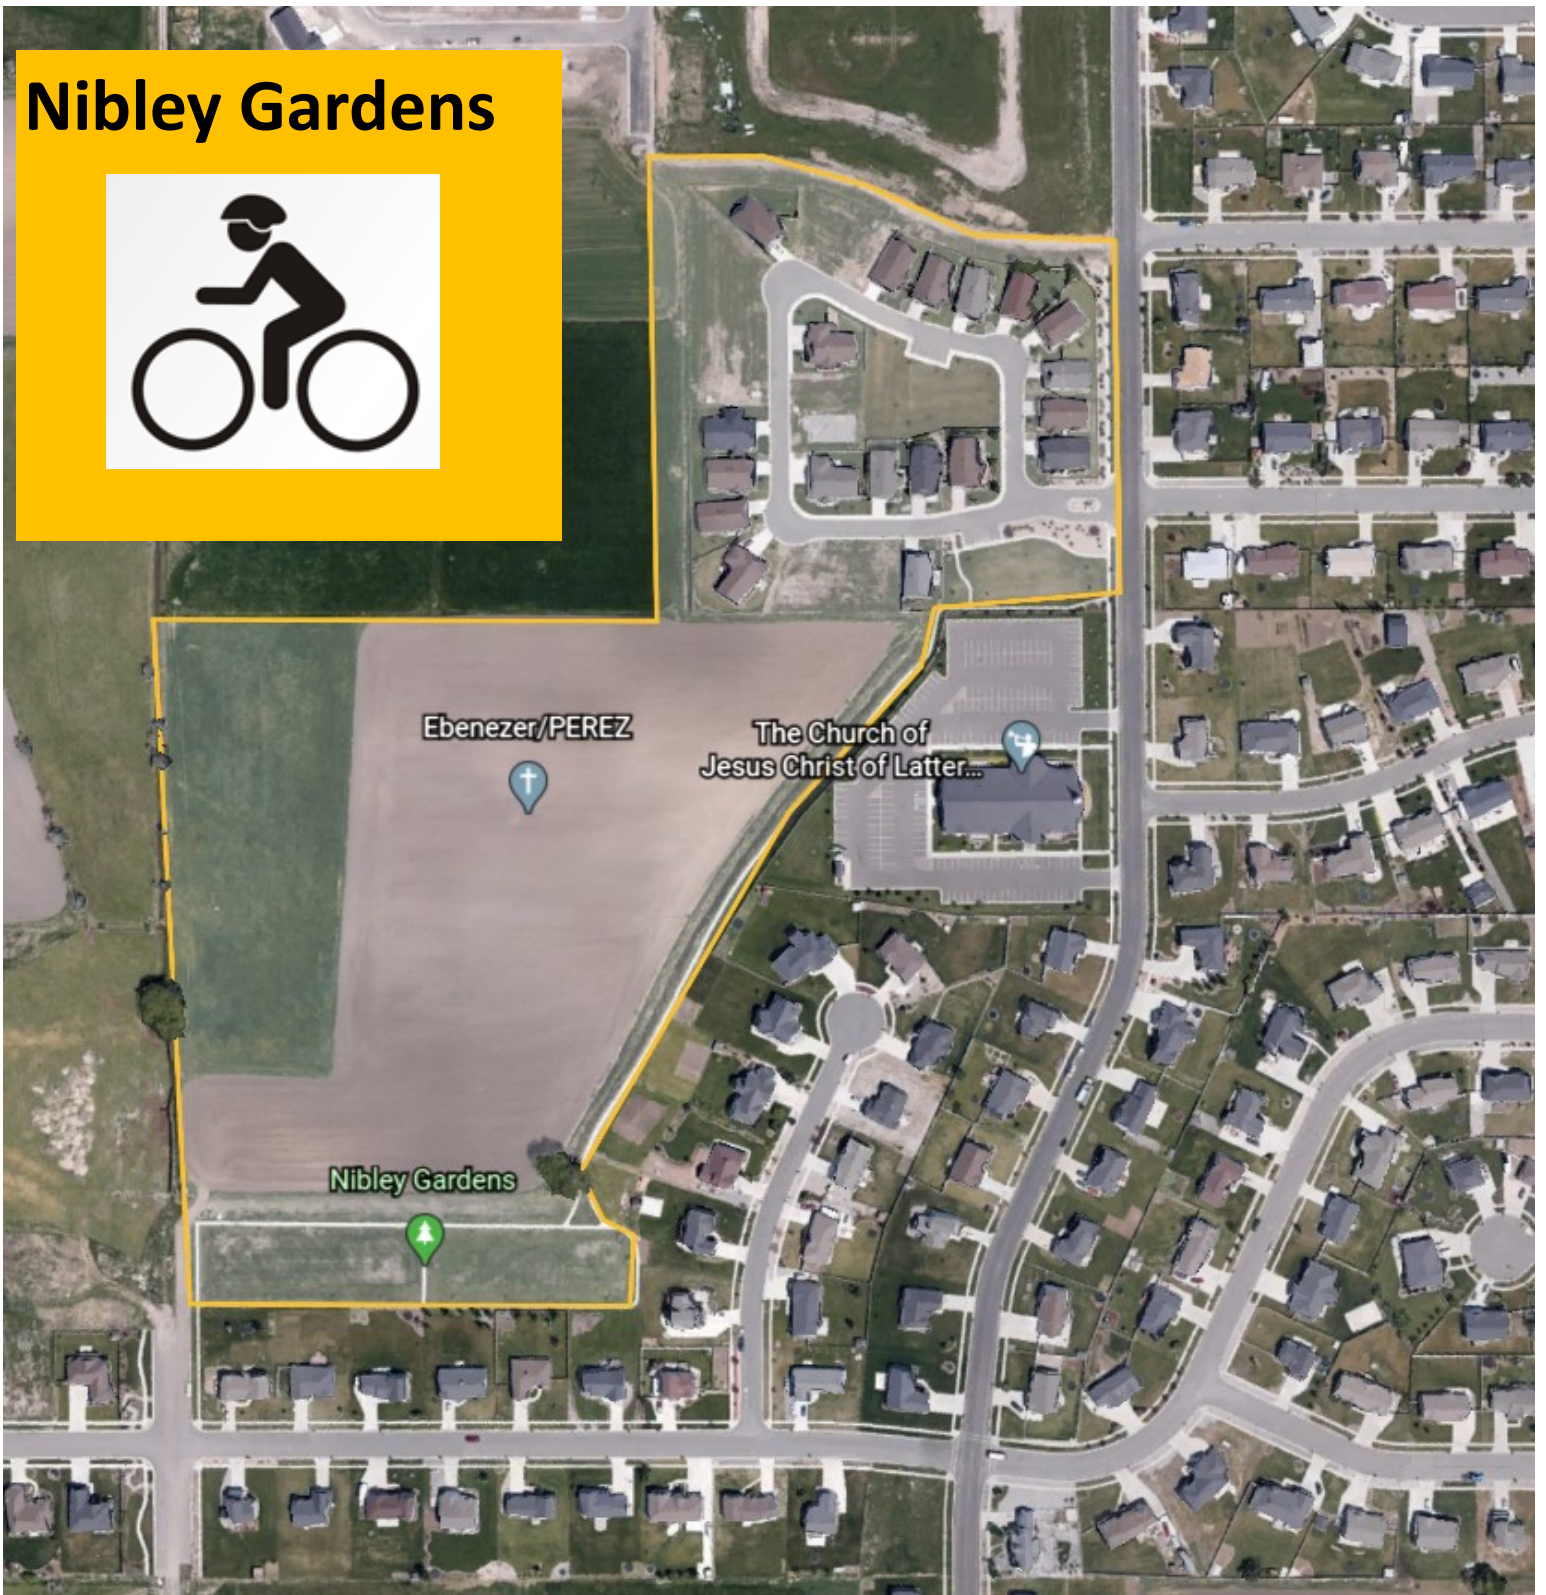

All Routes Overview

Bike Night Out

Clear Creek Route

Bike Night Out

Nibley Gardens

Bike Night Out

Meadow View Park Route

Meadow
View Park

Bike Night Out

Bike Night Out

Bike Night Out