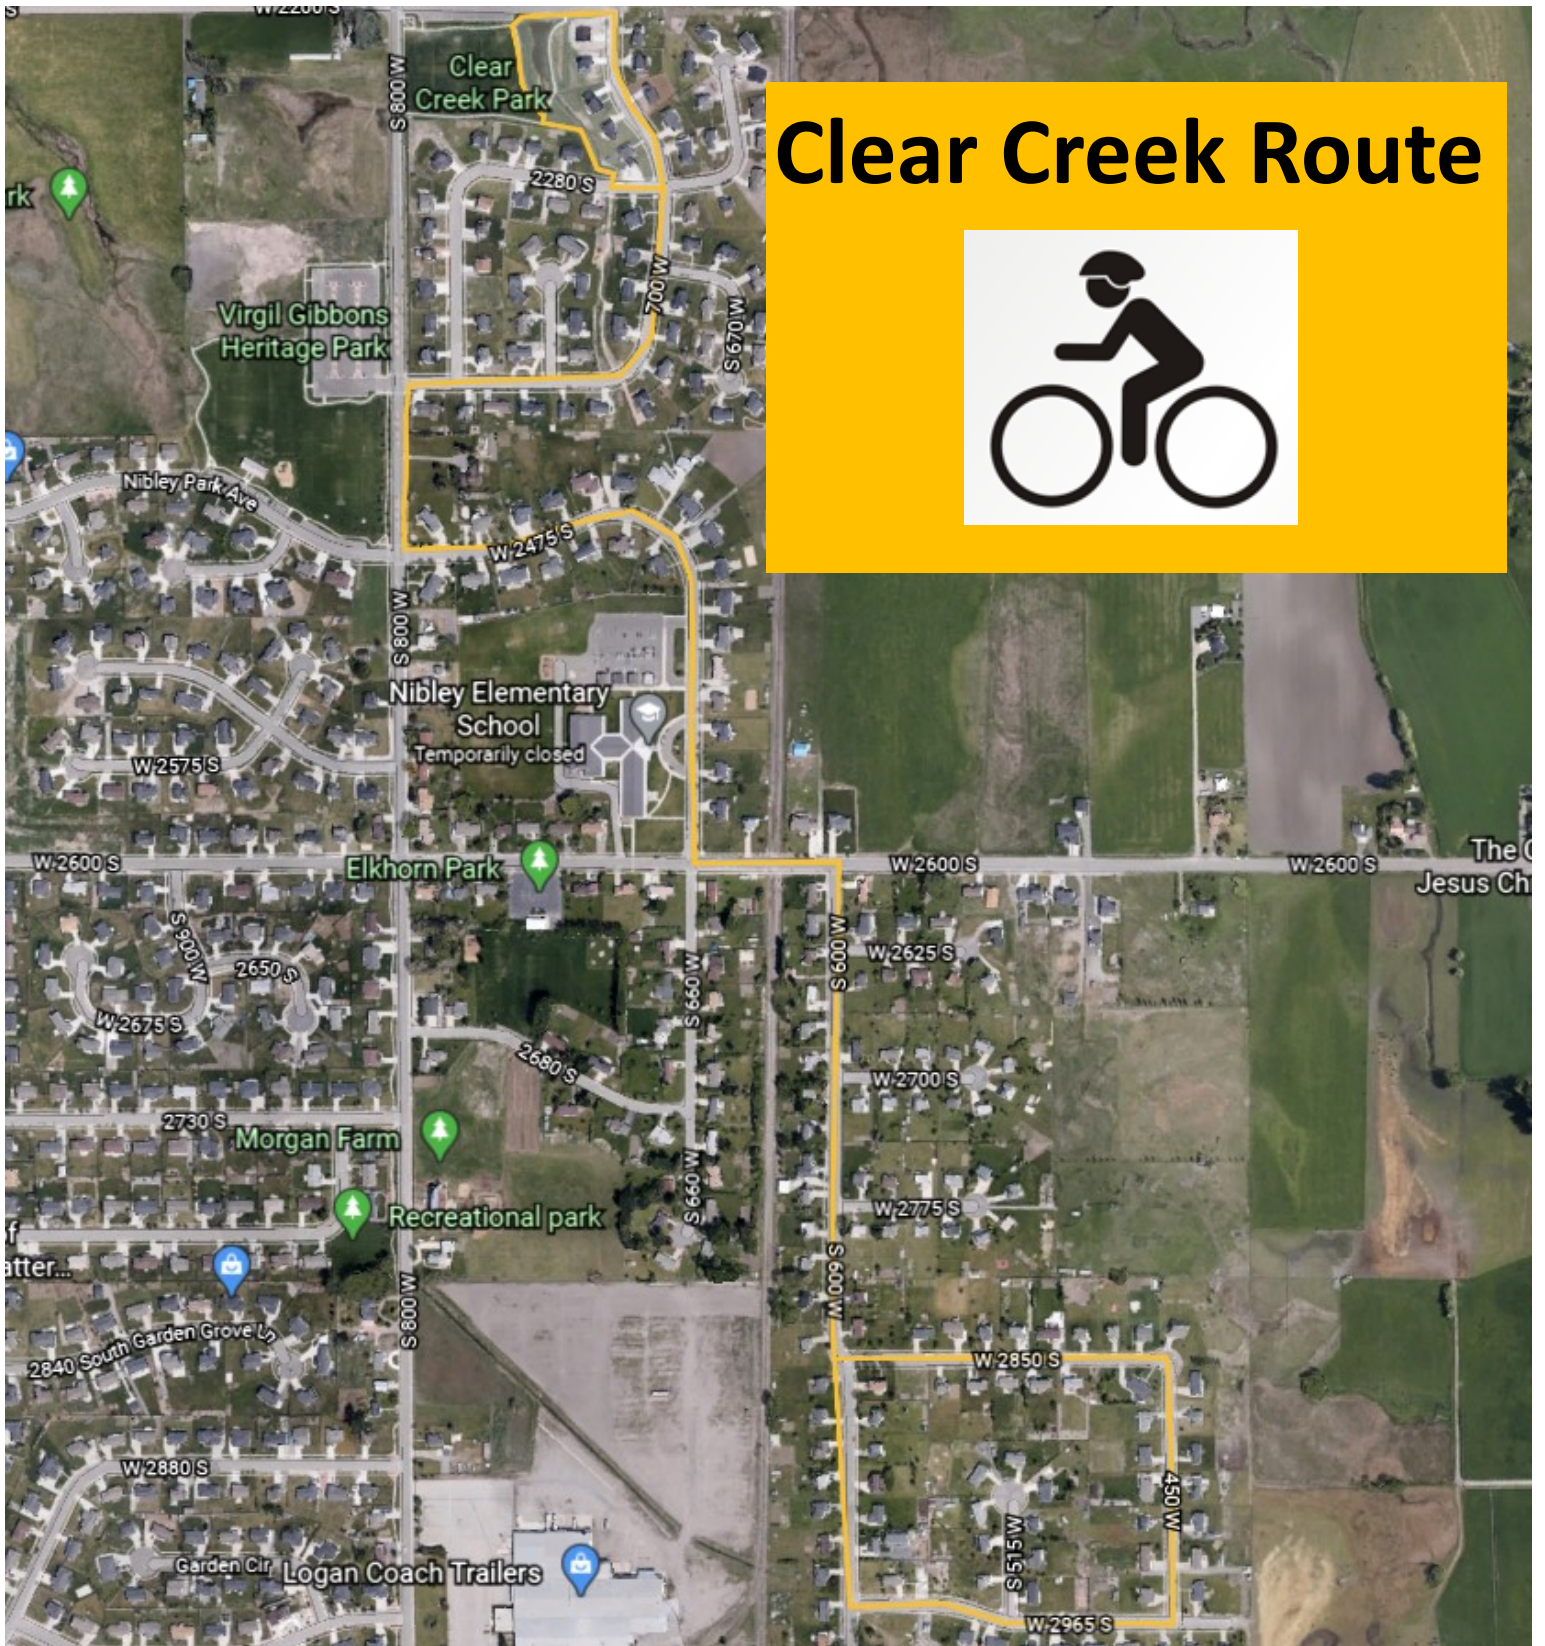

All Routes Overview

Bike Night Out

Clear Creek Route

Bike Night Out

Nibley Gardens

Bike Night Out

Meadow View Park Route

Meadow
View Park

Bike Night Out

Bike Night Out

Bike Night Out