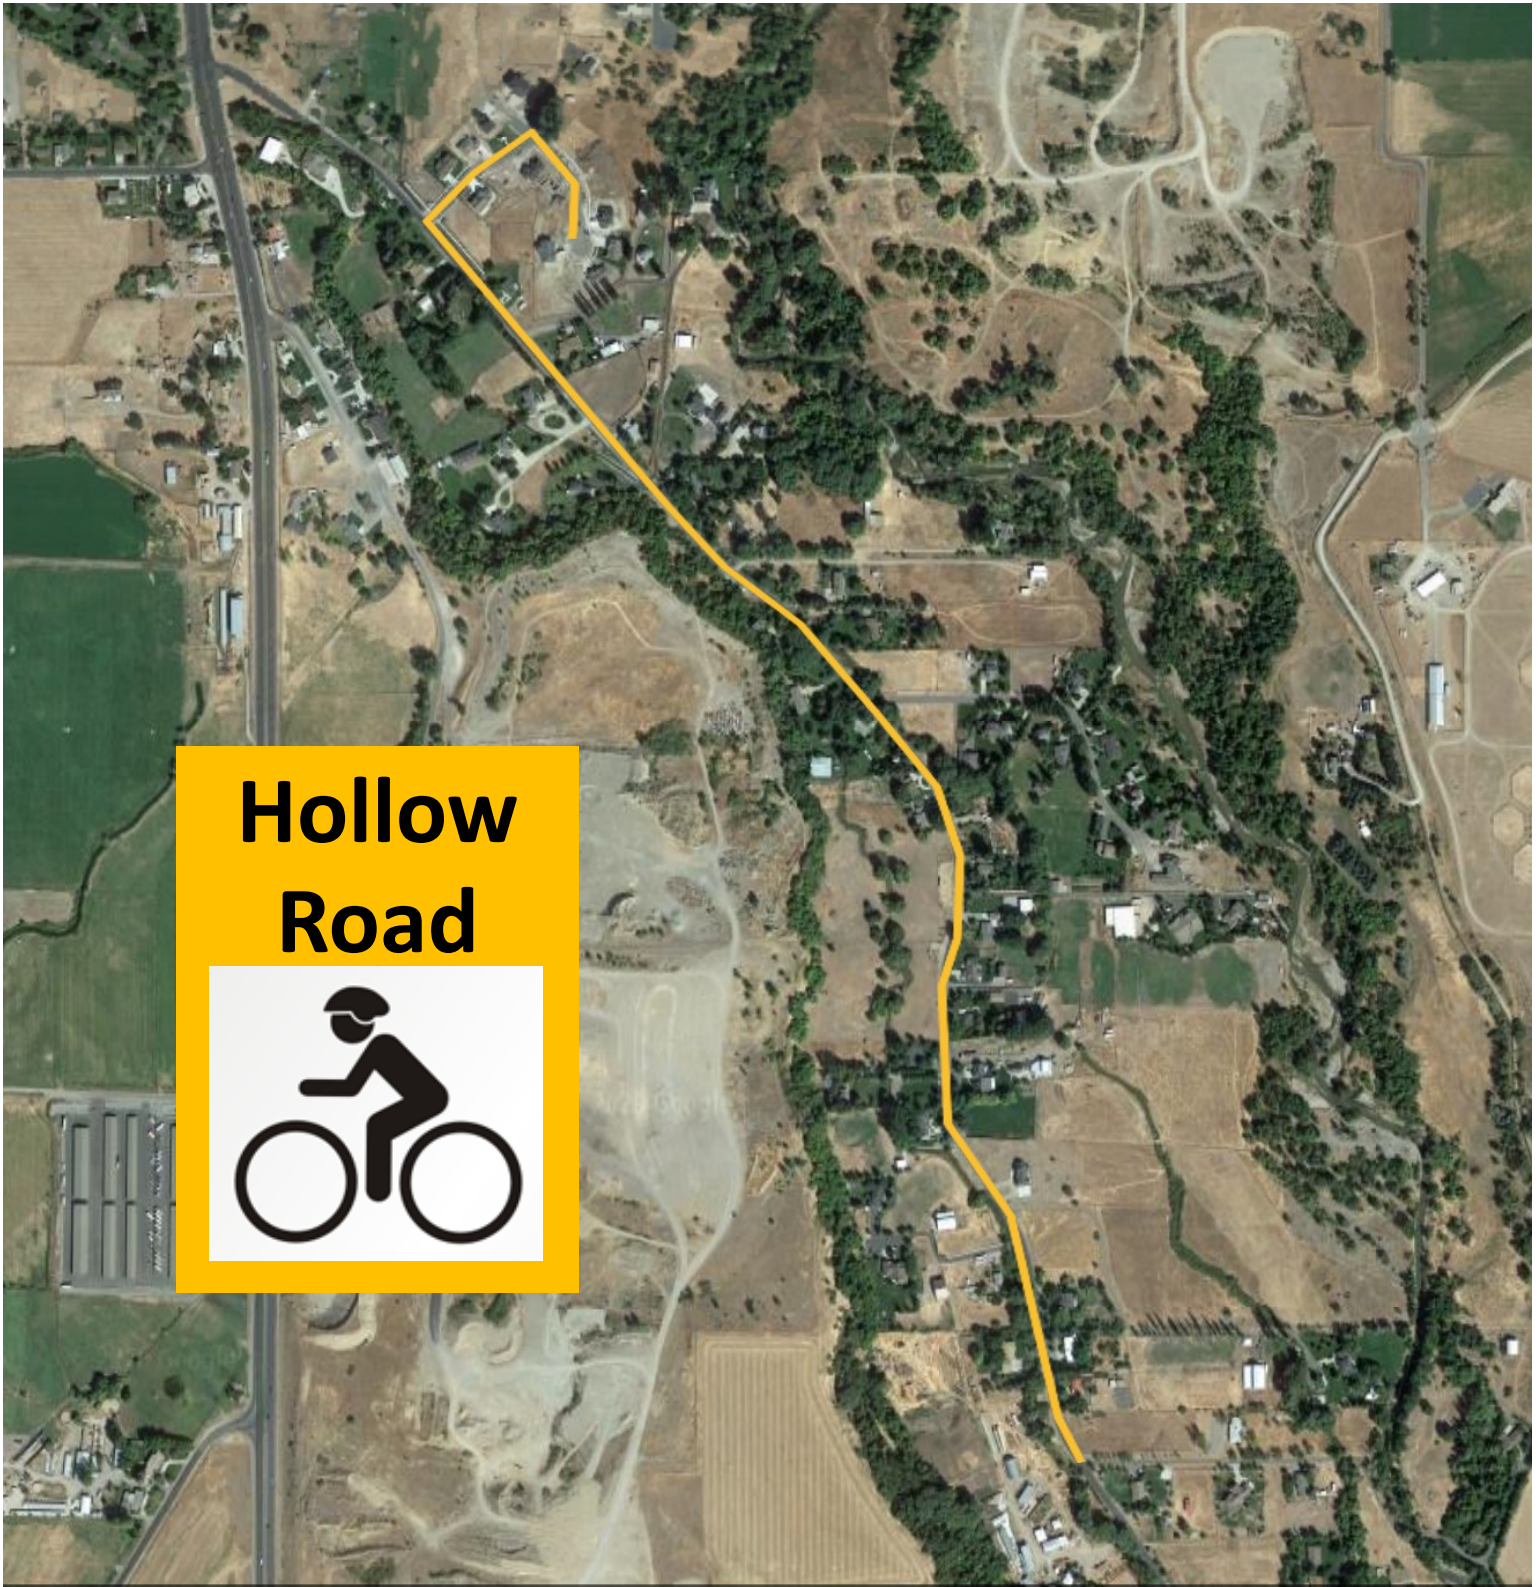

All Routes Overview

Bike Night Out

Clear Creek Route

Bike Night Out

Nibley Gardens

Bike Night Out

Meadow View Park Route

Meadow
View Park

Bike Night Out

Bike Night Out

Bike Night Out