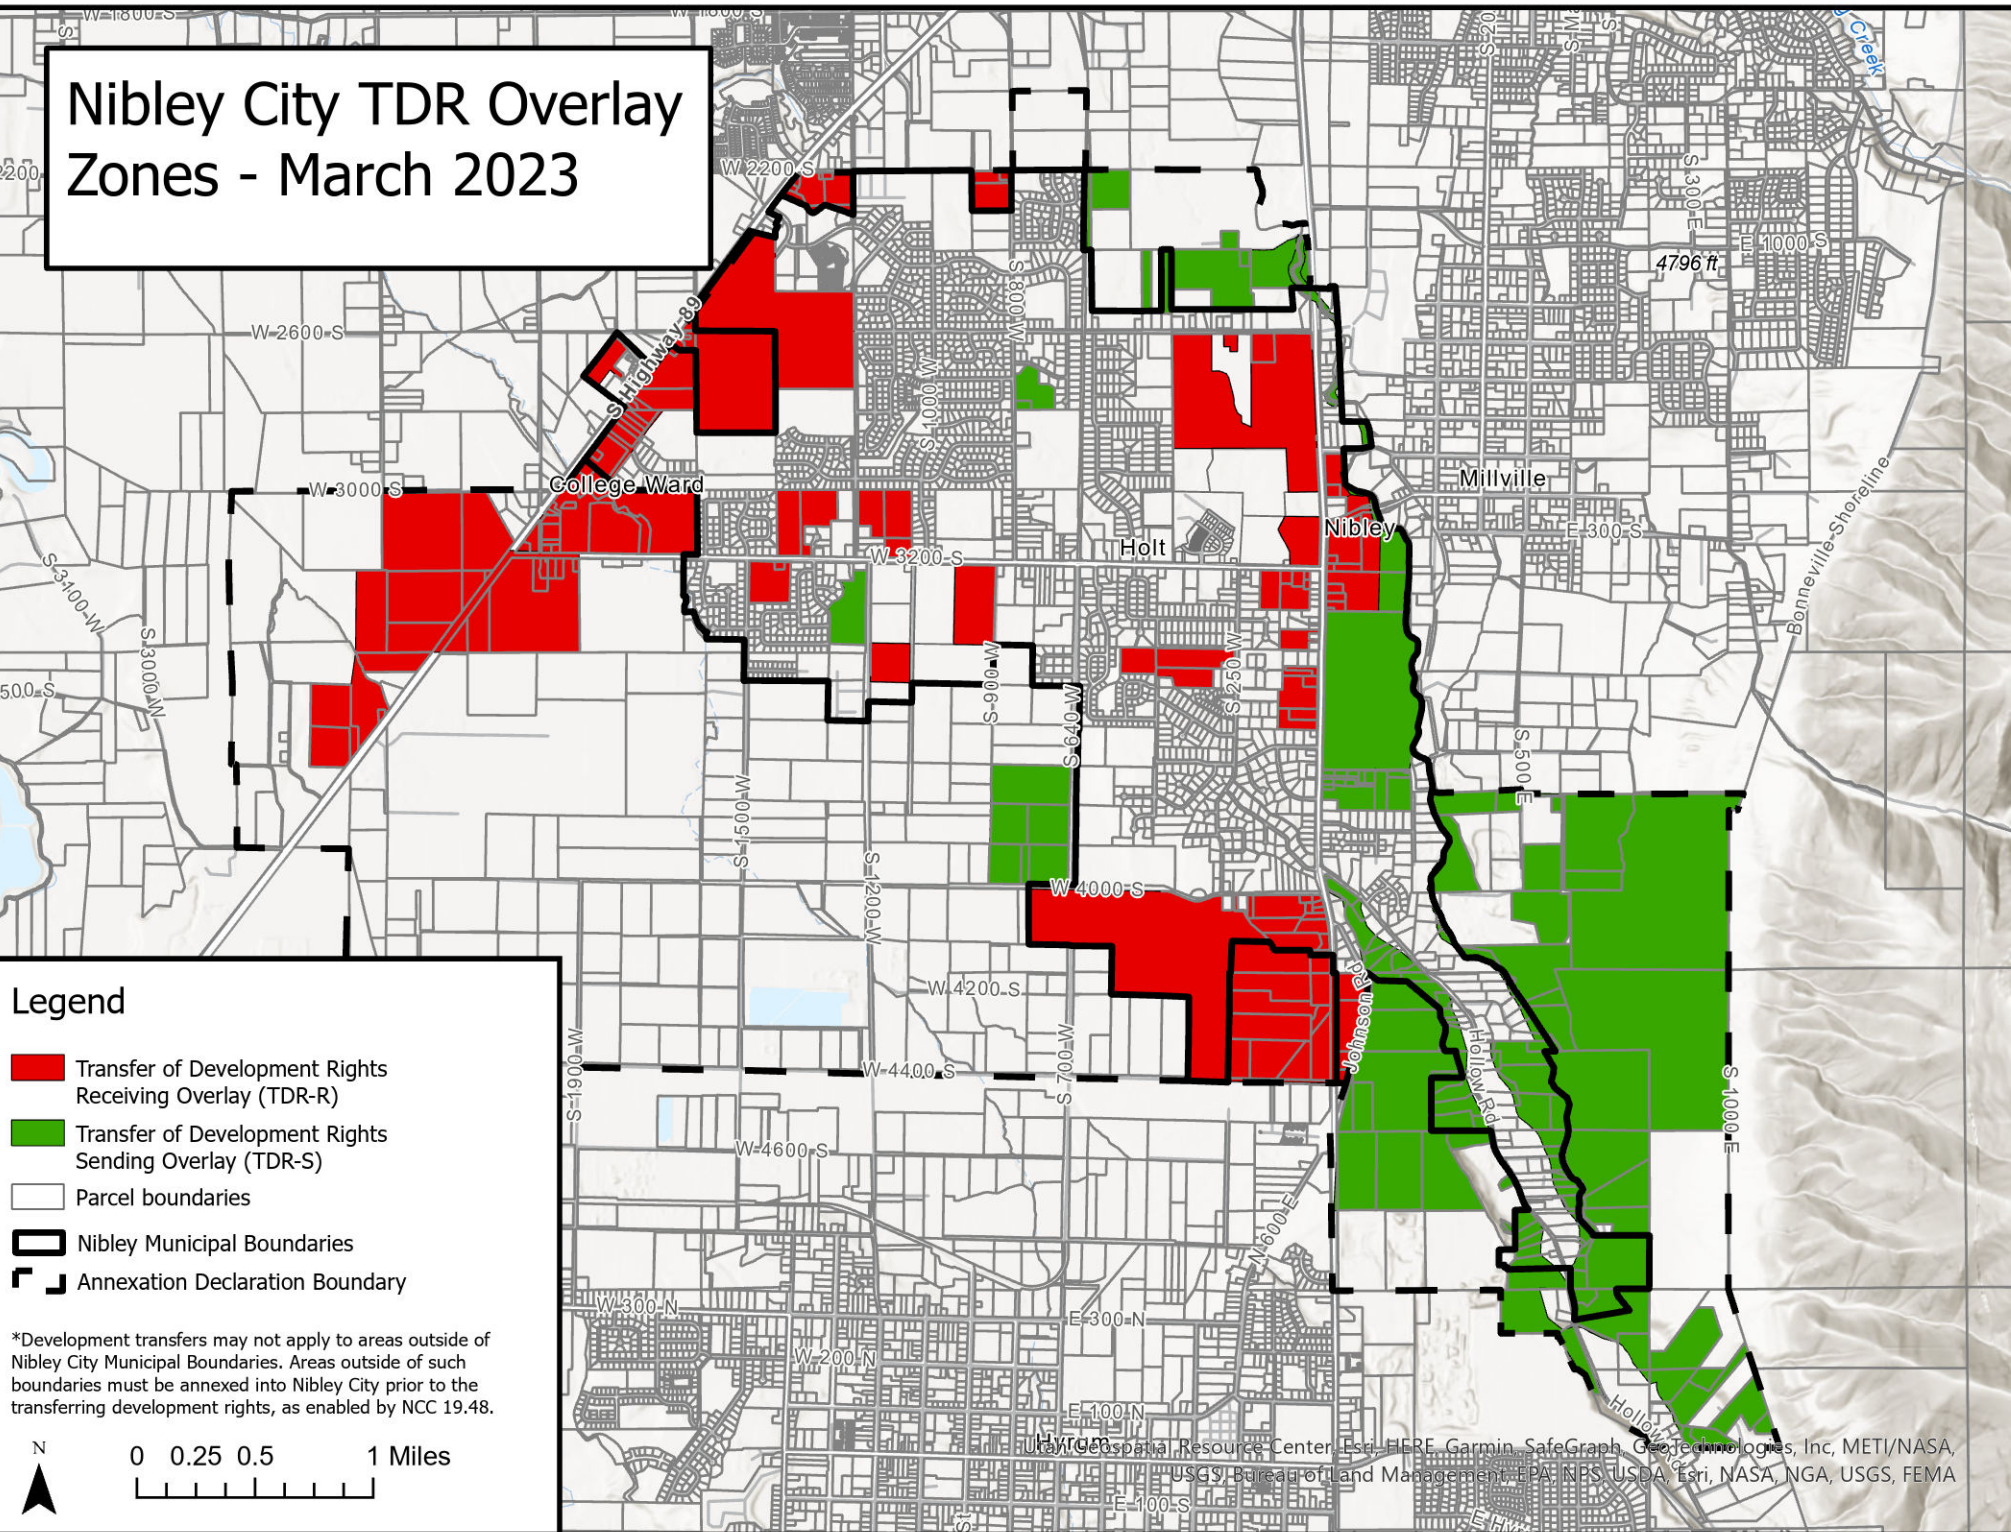

# Nibley City TDR Overlay Zones - March 2023

## Legend

- Transfer of Development Rights Receiving Overlay (TDR-R)
- Transfer of Development Rights Sending Overlay (TDR-S)
- Parcel boundaries
- Nibley Municipal Boundaries
- Annexation Declaration Boundary